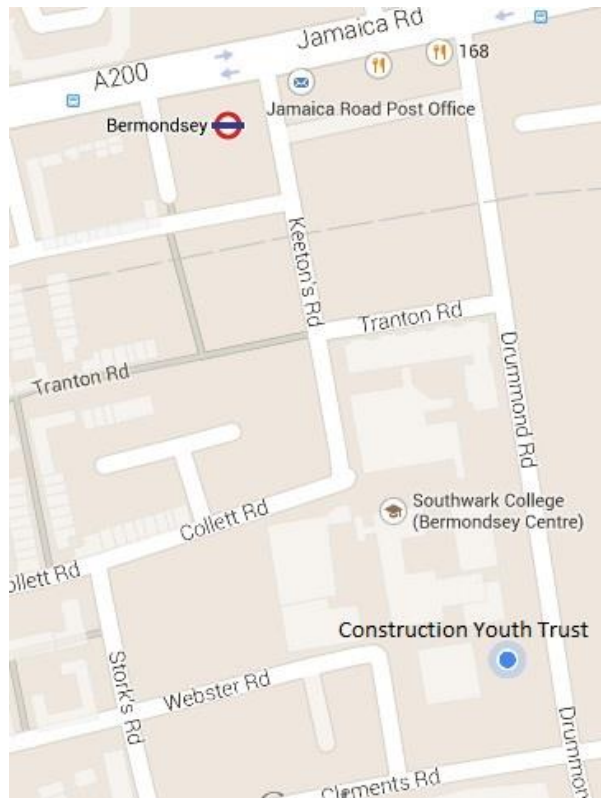

## Bermondsey Training Centre – How to Get Here

Bermondsey Training Centre  
 Building H  
 Drummond Road  
 London SE16 4EE

**CONSTRUCTION  
 YOUTH TRUST**

By Tube	Bermondsey – on the Jubilee Line
By Rail	South Bermondsey – on the London Bridge-West Croydon line
By Bus	47, 188, 381, C10, P12
Walk	From Bermondsey - <ul style="list-style-type: none"> <li>• Turn right at Bermondsey tube station</li> <li>• Walk for 1 minute and take the 2<sup>nd</sup> right into Drummond Road</li> <li>• Walk for 5-8 minutes. Turn right into Clements Road and look for the gate in the mesh fence</li> </ul>
	From South Bermondsey - <ul style="list-style-type: none"> <li>• Cross the road outside the station and turn right, walking under the railway bridge</li> <li>• Turn left immediately into Galleywall Road and walk to the end of the road</li> <li>• Cross over the road at the roundabout and turn right. Cross under the railway bridge.</li> <li>• Turn left immediately into Drummond Road</li> <li>• Walk for 2-3 minutes. Turn left into Clements Road and look for the gate in the mesh fence</li> </ul>